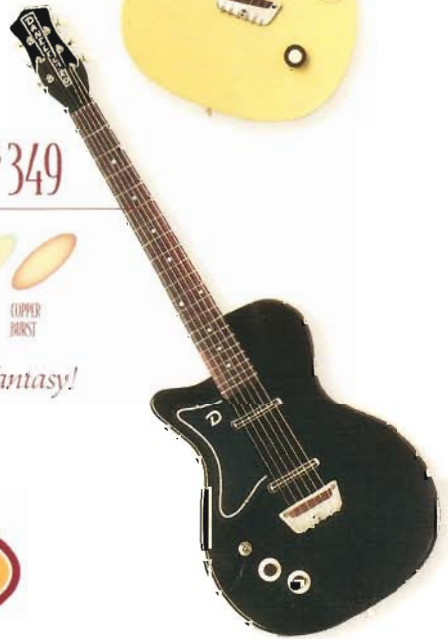

56-U1™ \$199

Amazing sound! Amazing price!

56-U2 LEFTY™ \$349

The ultimate Southpaw fantasy!

HEARING IS BELIEVING.

NEW! SEVEN GUITARS IN ONE!

56-U3™ \$399

DC-3™ \$399

Ever dreamed of owning all the great guitars of the 60's? Stop dreaming!

Danelectro introduces the DC-3™ and the 56-U3™. Our unique "Select-O-Matic" switching gives you the sound of 7 great vintage guitars. Handy "blow" switch lets you "override" any pickup selection to harness all 3 pickups for searing lead riffs. (When you hear 3 genuine Danelectro Lipstick® pickups wired in series...it sounds so sweet, you won't want to play any other guitar!)

But wait, there's more! Gotoh tuning machines and individually adjustable string saddles (height and intonation) make this the guitar for serious players.

Tonally awesome!

NEW! CONVERTIBLE™ RE-ISSUE

One of the most popular Danos ever was the Convertible: The working musician's acoustic/electric. Play it acoustically and enjoy great resonance and excellent projection. Electrically, it has the "signature" Danelectro sound, but with an open "jangly" acoustic vibe. Single high output genuine Lipstick® pickup. Tone and volume control. Test drive one today!

\$299 CONVERTIBLE™

NEW! BARITONE™

Danelectro invented this great guitar in the late 50's. Soon it was the rage of the 60's. Tuned an octave lower than the guitar, the Baritone lets you play "tic-tac" bass or chords. A versatile instrument for any serious player—at a price nobody can pass up. Dual Lipstick® pickups, dual tone and volume controls, 3 way pickup selector. Another "must have" guitar from Danelectro.