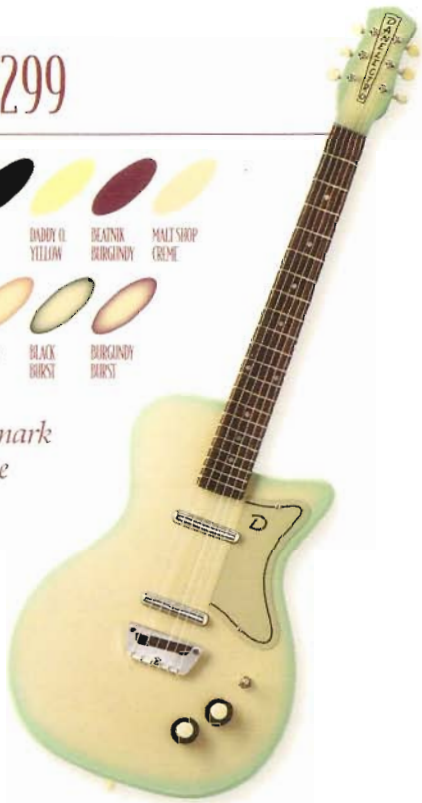

56-U2™ \$299

Great looks. Trademark Danelectro tone. The #1 selling Dano in 1998

58-LONGHORN™ \$349

Long awaited re-issue exceeds everybody's expectation. Killer tone!

59-DC™ \$299

The classic returns! Open and "jangly" tone.

Ever dreamed of owning all the great guitars of the 60's? Stop dreaming!

Danelectro introduces the DC-3™ and the 56-U3™. Our unique "Select-O-Matic" switching gives you the sound of 7 great vintage guitars. Handy "blow" switch lets you "override" any pickup selection to harness all 3 pickups for searing lead riffs. (When you hear 3 genuine Danelectro Lipstick® pickups wired in series...it sounds so sweet, you won't want to play any other guitar!)

But wait, there's more! Gotoh tuning machines and individually adjustable string saddles (height and intonation) make this the guitar for serious players.

Tonally awesome!

NEW! CONVERTIBLE™ RE-ISSUE

One of the most popular Danos ever was the Convertible: The working musician's acoustic/electric. Play it acoustically and enjoy great resonance and excellent projection. Electrically, it has the "signature" Danelectro sound, but with an open "jangly" acoustic vibe. Single high output genuine Lipstick® pickup. Tone and volume control. Test drive one today!

\$299 CONVERTIBLE™

NEW! BARITONE™

Danelectro invented this great guitar in the late 50's. Soon it was the rage of the 60's. Tuned an octave lower than the guitar, the Baritone lets you play "tic-tac" bass or chords. A versatile instrument for any serious player—at a price nobody can pass up. Dual Lipstick® pickups, dual tone and volume controls, 3 way pickup selector. Another "must have" guitar from Danelectro.